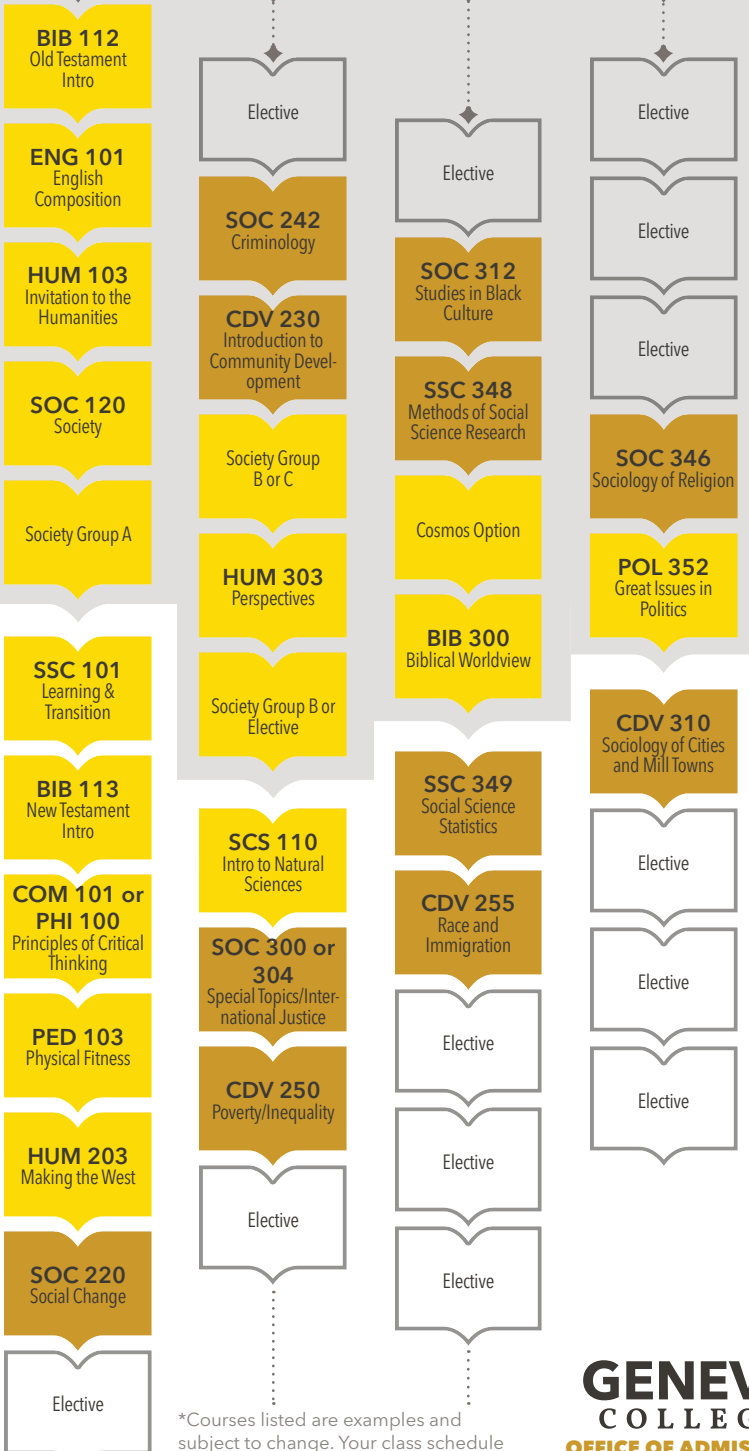

Sociology

Geneva's Sociology program introduces students to the dynamic and complex world of people, equipping them to understand social theory particularly as it connects to the everyday social life of communities. Each portion of the program is connected to a real world experience and special attention is given to the unique contribution Christians can make as servants of Christ.

With only 33 required credits in the major, Geneva's program is incredibly flexible and interdisciplinary. The major enables students who desire to become a sociologist or use their sociology foundation in another job field to tailor their education to fit their personal strengths and goals by choosing a minor or second major.

scan to learn more

Sociology

Example 4-Year Plan*

FALL SEMESTER

SPRING SEMESTER

YEAR 1

YEAR 2

YEAR 3

YEAR 4

Core
 Major
 Elective

*Courses listed are examples and subject to change. Your class schedule will be developed with an advisor and may differ from what is listed above.

GENEVA COLLEGE

OFFICE OF ADMISSIONS