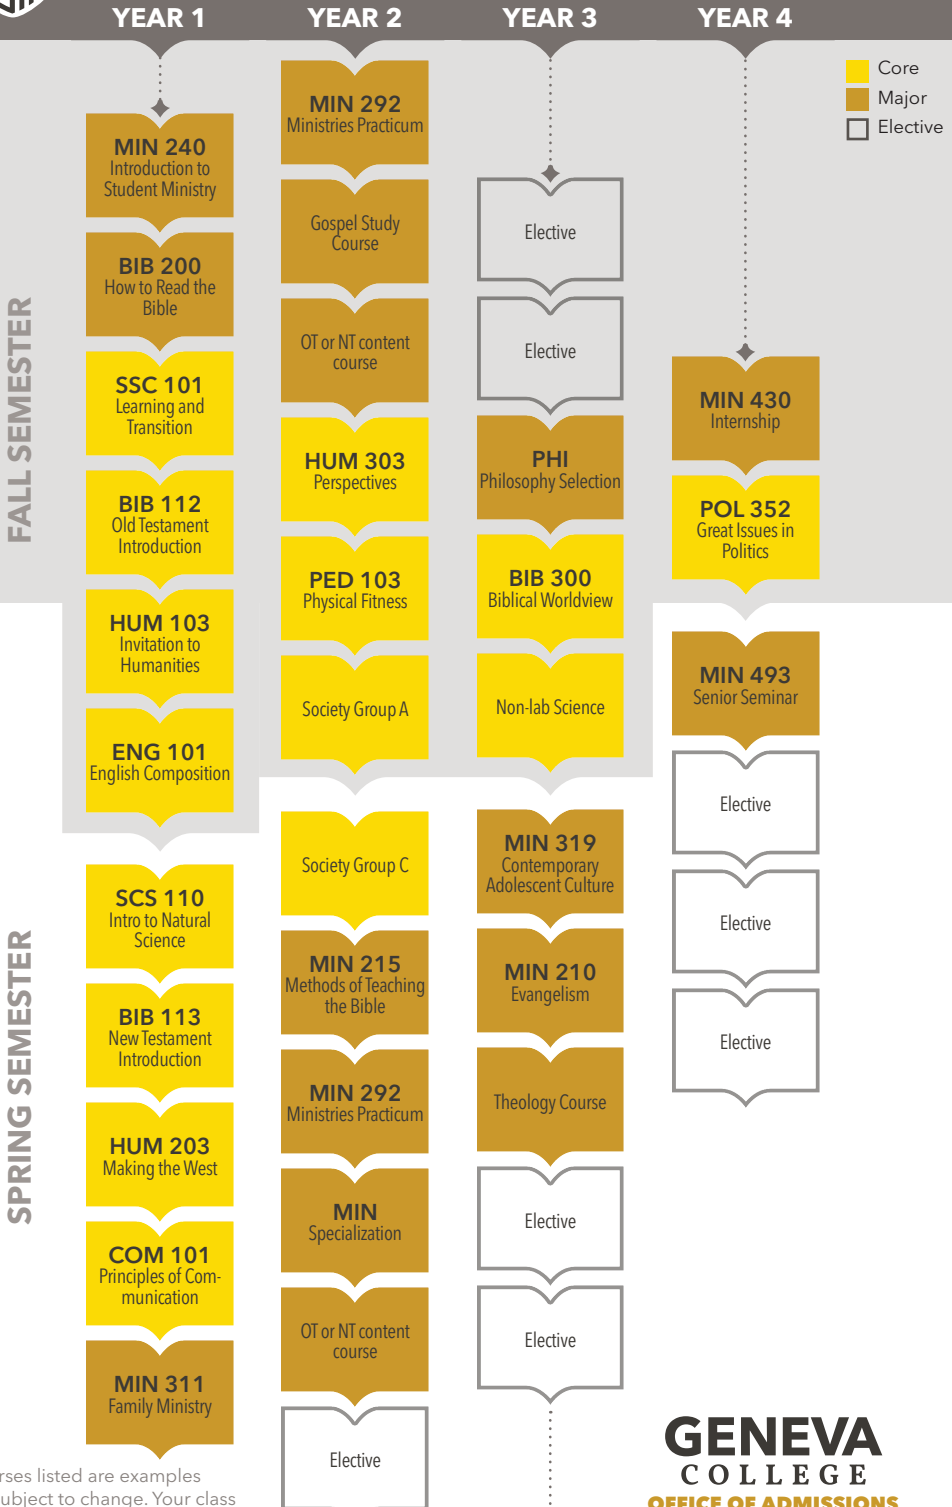

# Student Ministry

## Example 4-Year Plan\*

■ Core  
■ Major  
 Elective

\*Courses listed are examples and subject to change. Your class schedule will be developed with an advisor and may differ from what is listed above.